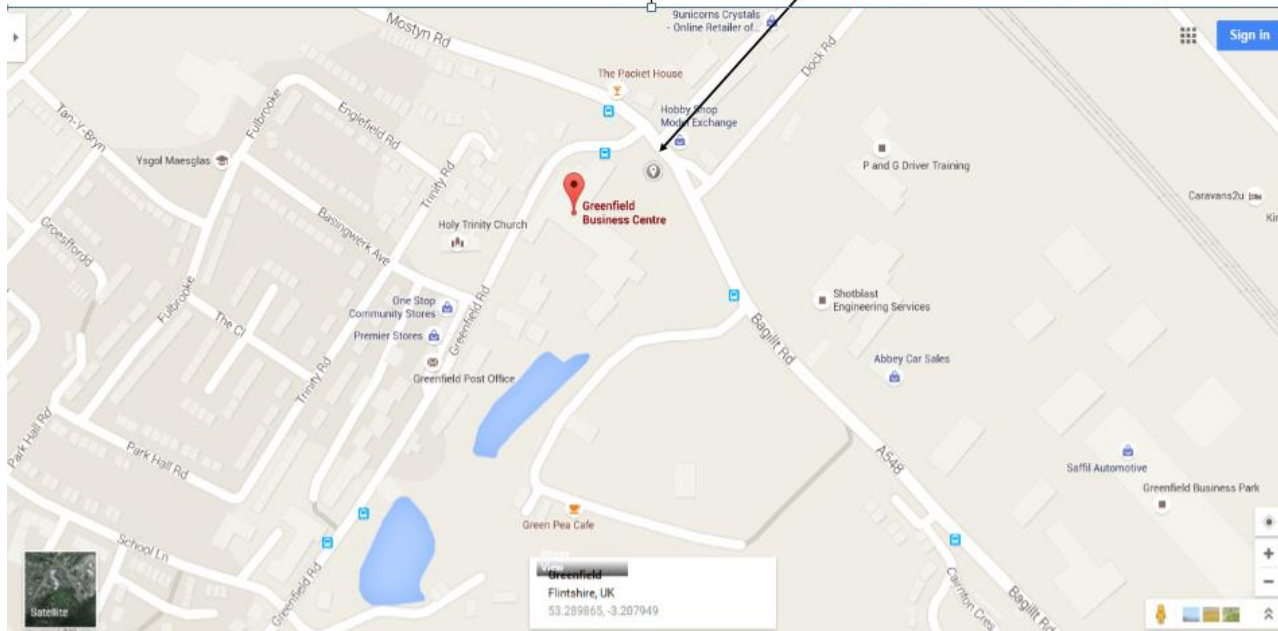

## Entrance to Business Centre from main road

Access to Business Centre is via the entrance from the Main Road

## DIRECTIONS FROM THE A55

### Heading west on A55:

At junction 32, take the A5026 to Holywell/Treffynnon.

In Holywell/Treffynnon

Follow the signs to St Winefride's Well.

Zig-zag past Lidl and Tesco and past St Winefride's Well.

Following the signs to Greenfield, continue down Greenfield Rd to the end.

At the lights, turn right onto Bagillt Rd/A548.

Turn right immediately into Greenfield Business Centre.

Greenfield Business Centre, Greenfield Rd,  
Greenfield, Holywell, Flintshire **CH8 7GR**